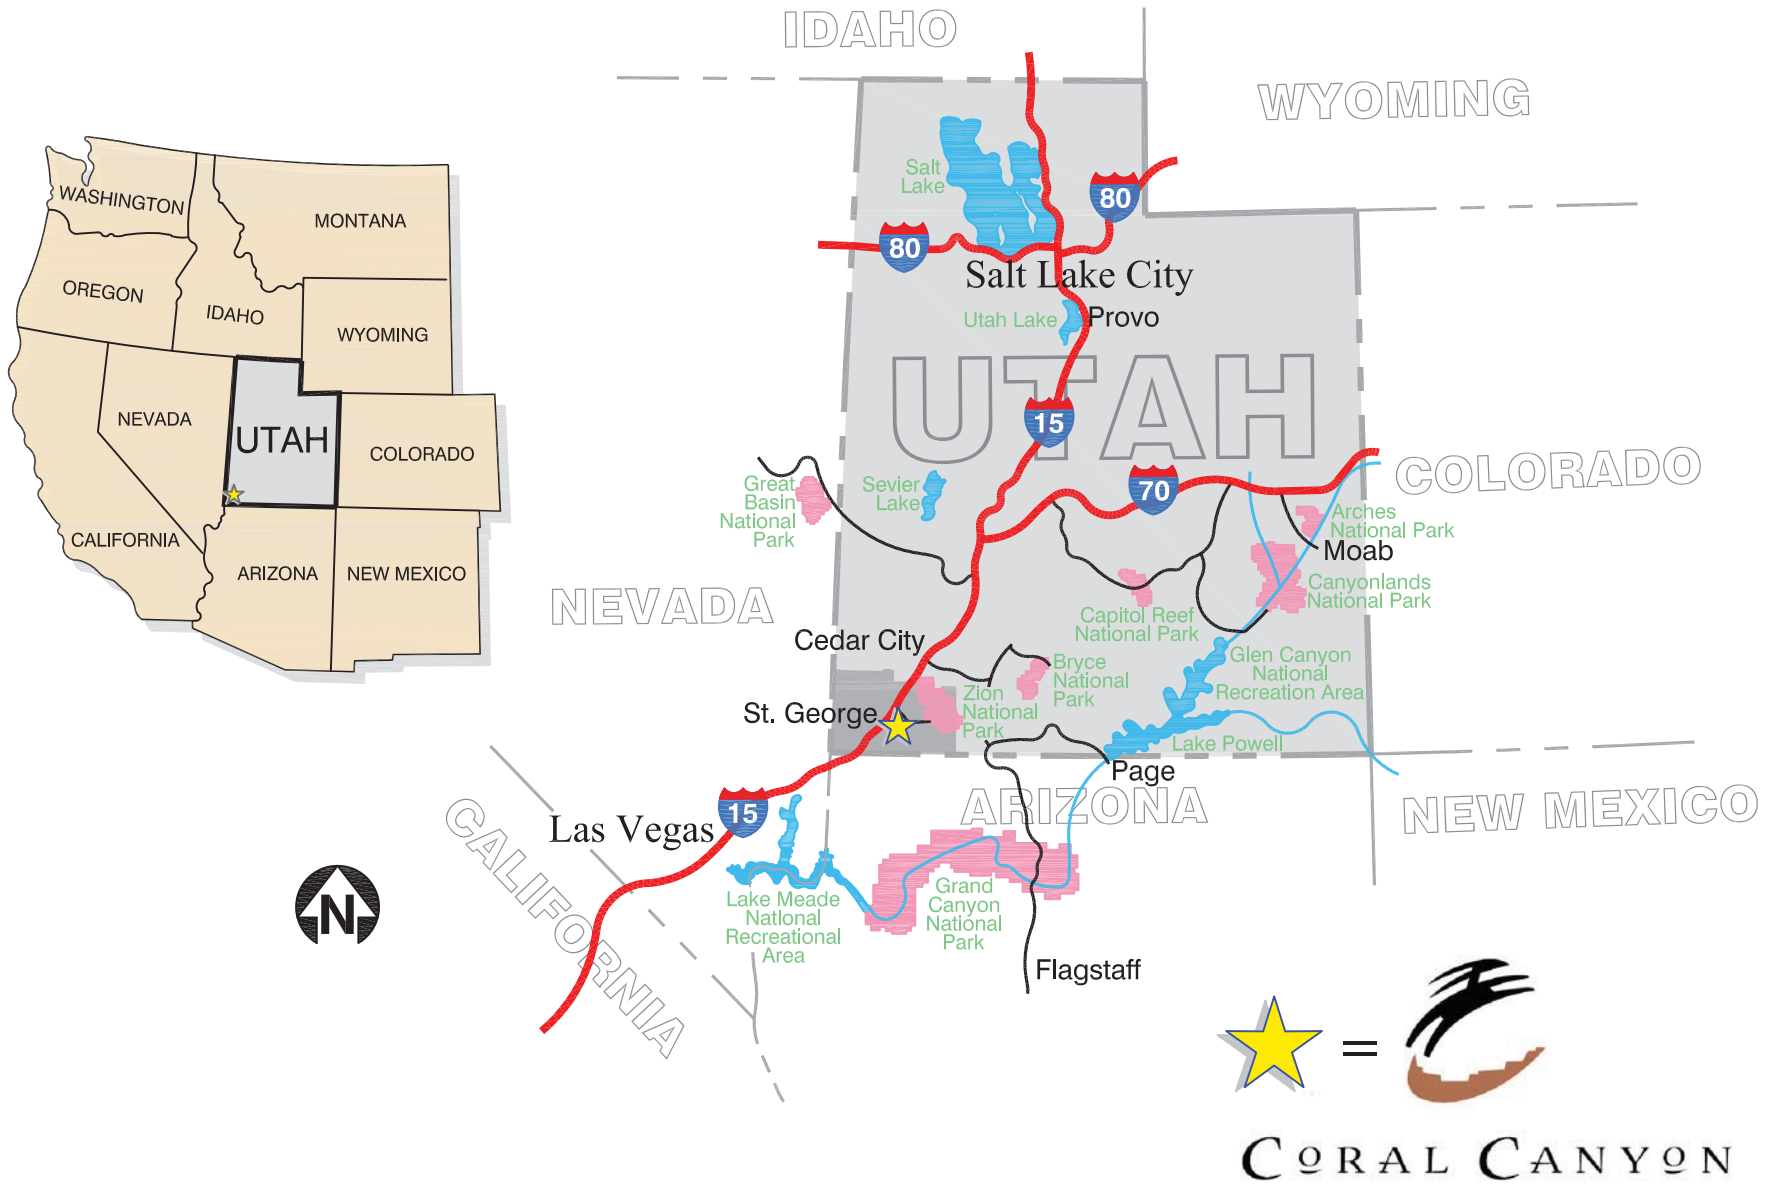

WASHINGTON COUNTY UTAH REGIONAL MAP

STATE OF UTAH REGIONAL MAP